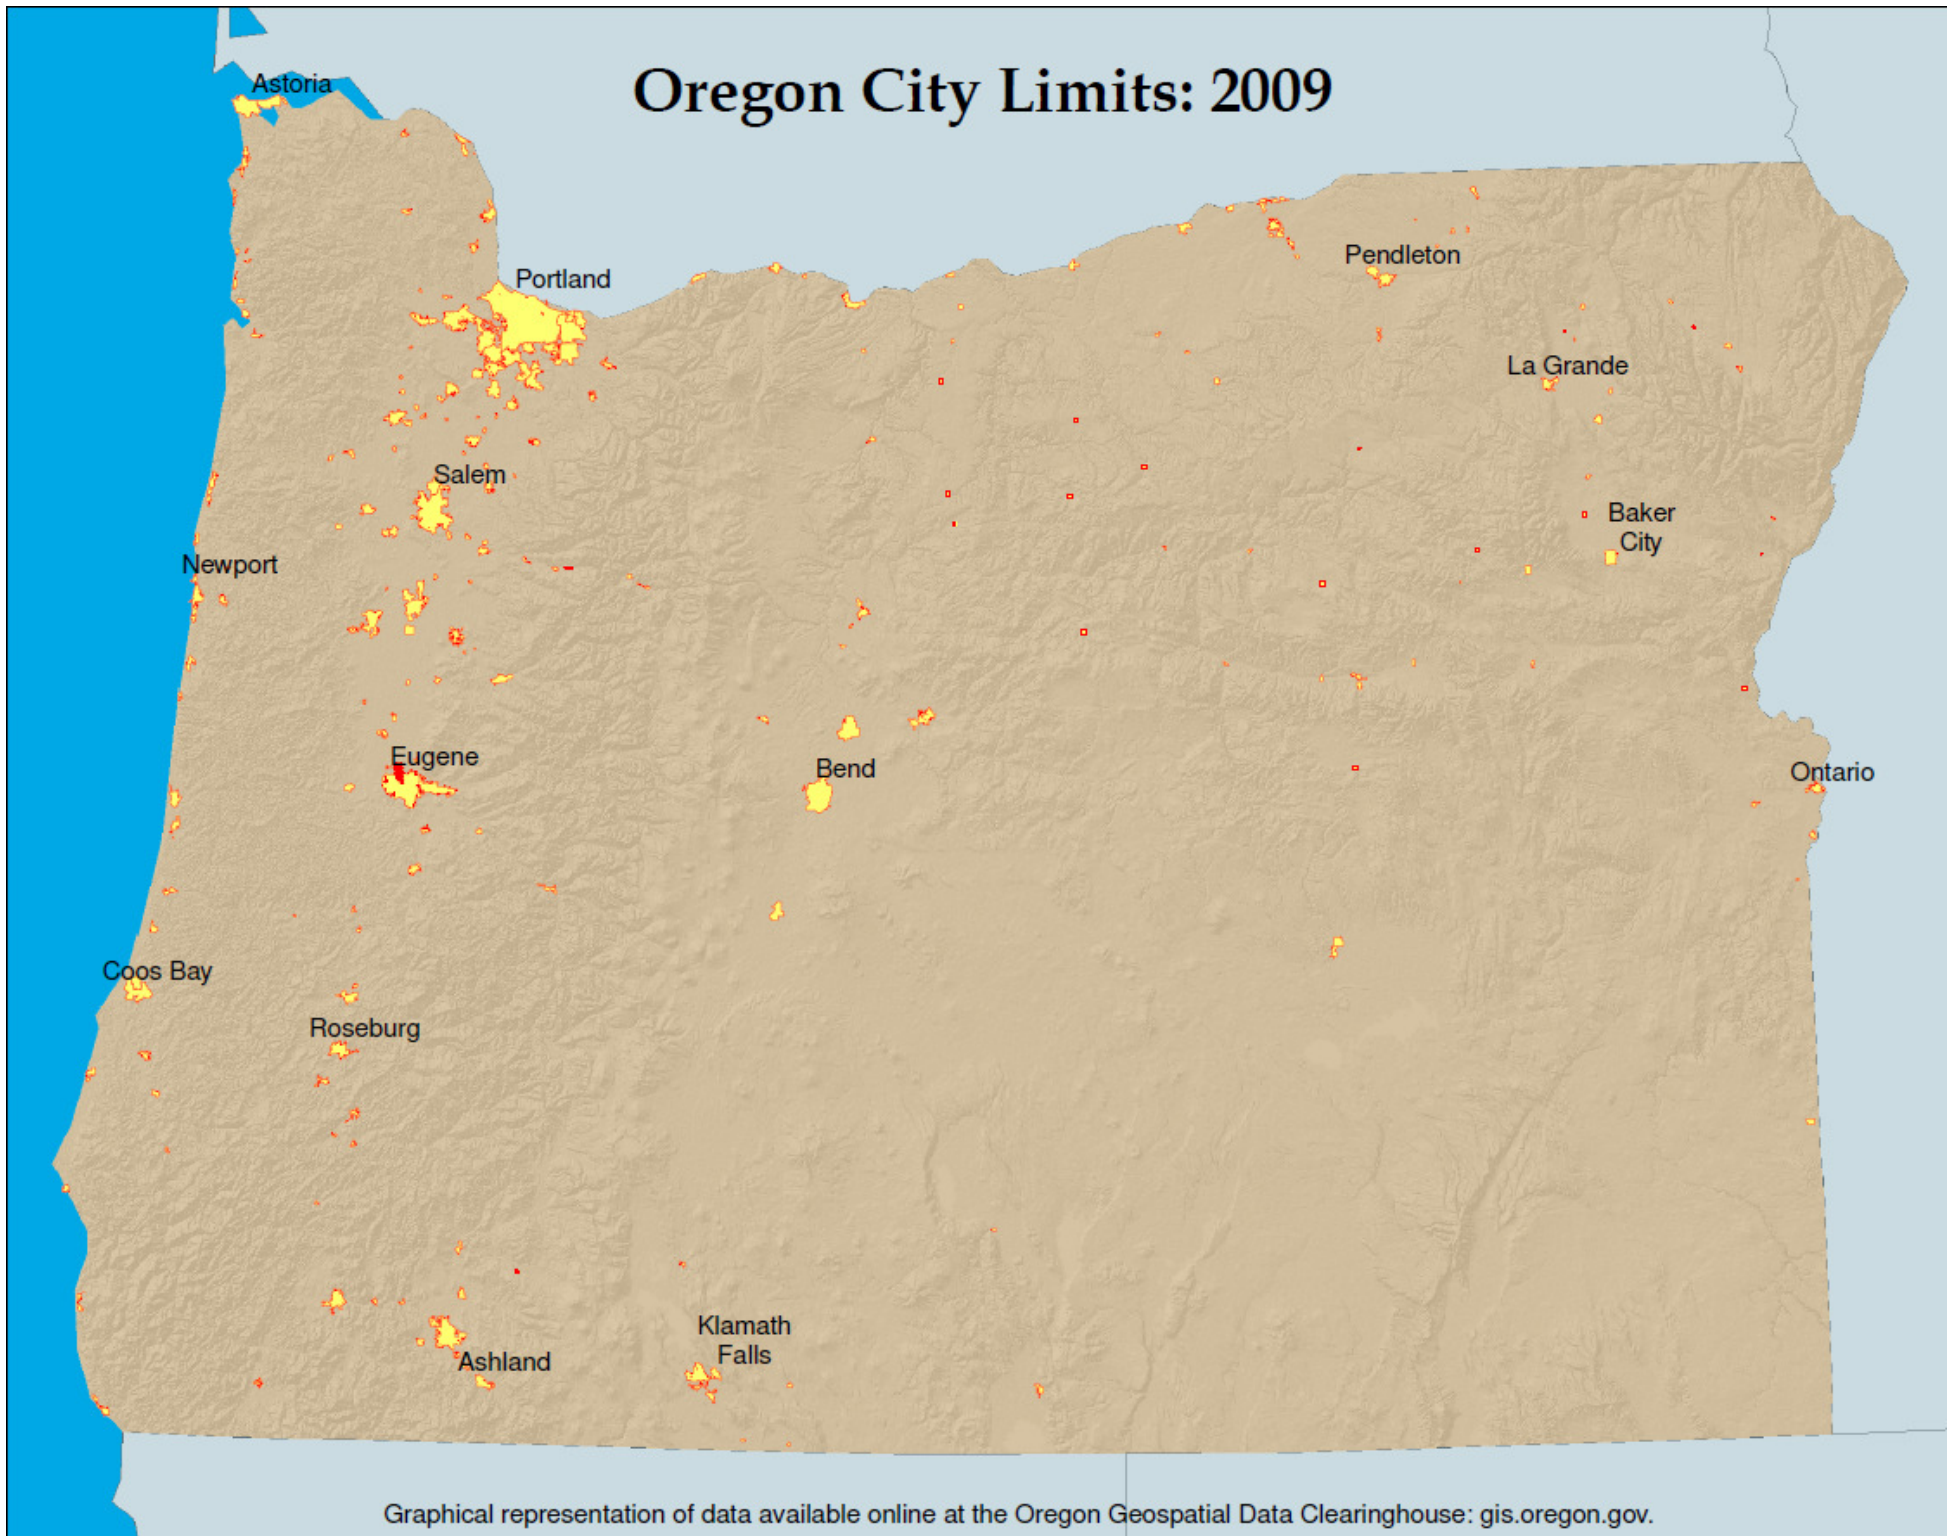

# Oregon City Limits: 2009

Graphical representation of data available online at the Oregon Geospatial Data Clearinghouse: [gis.oregon.gov](http://gis.oregon.gov).